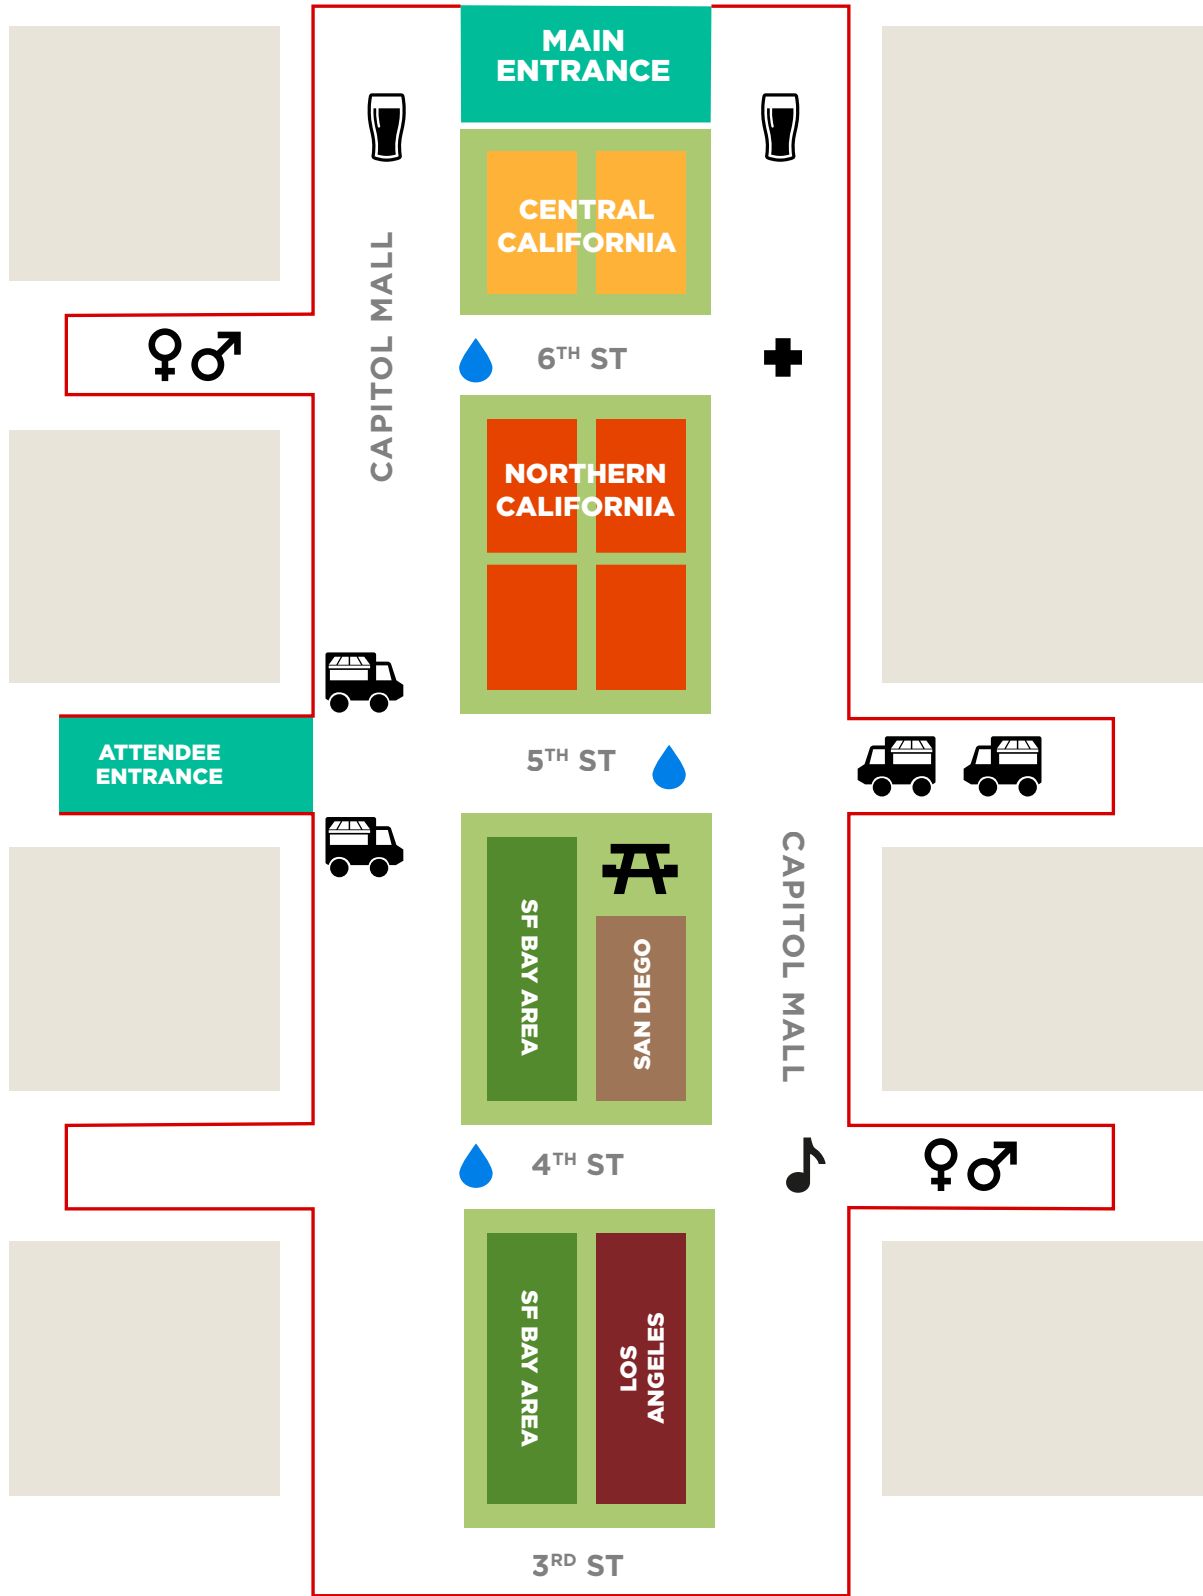

7TH ST

SUMMIT BEER FESTIVAL

BEER GLASS PICK-UP

FOOD TRUCKS

RESTROOMS

WATER STATION

DJ BOOTH

FENCE BARRICADE

BENCH SEATING

FIRST AID