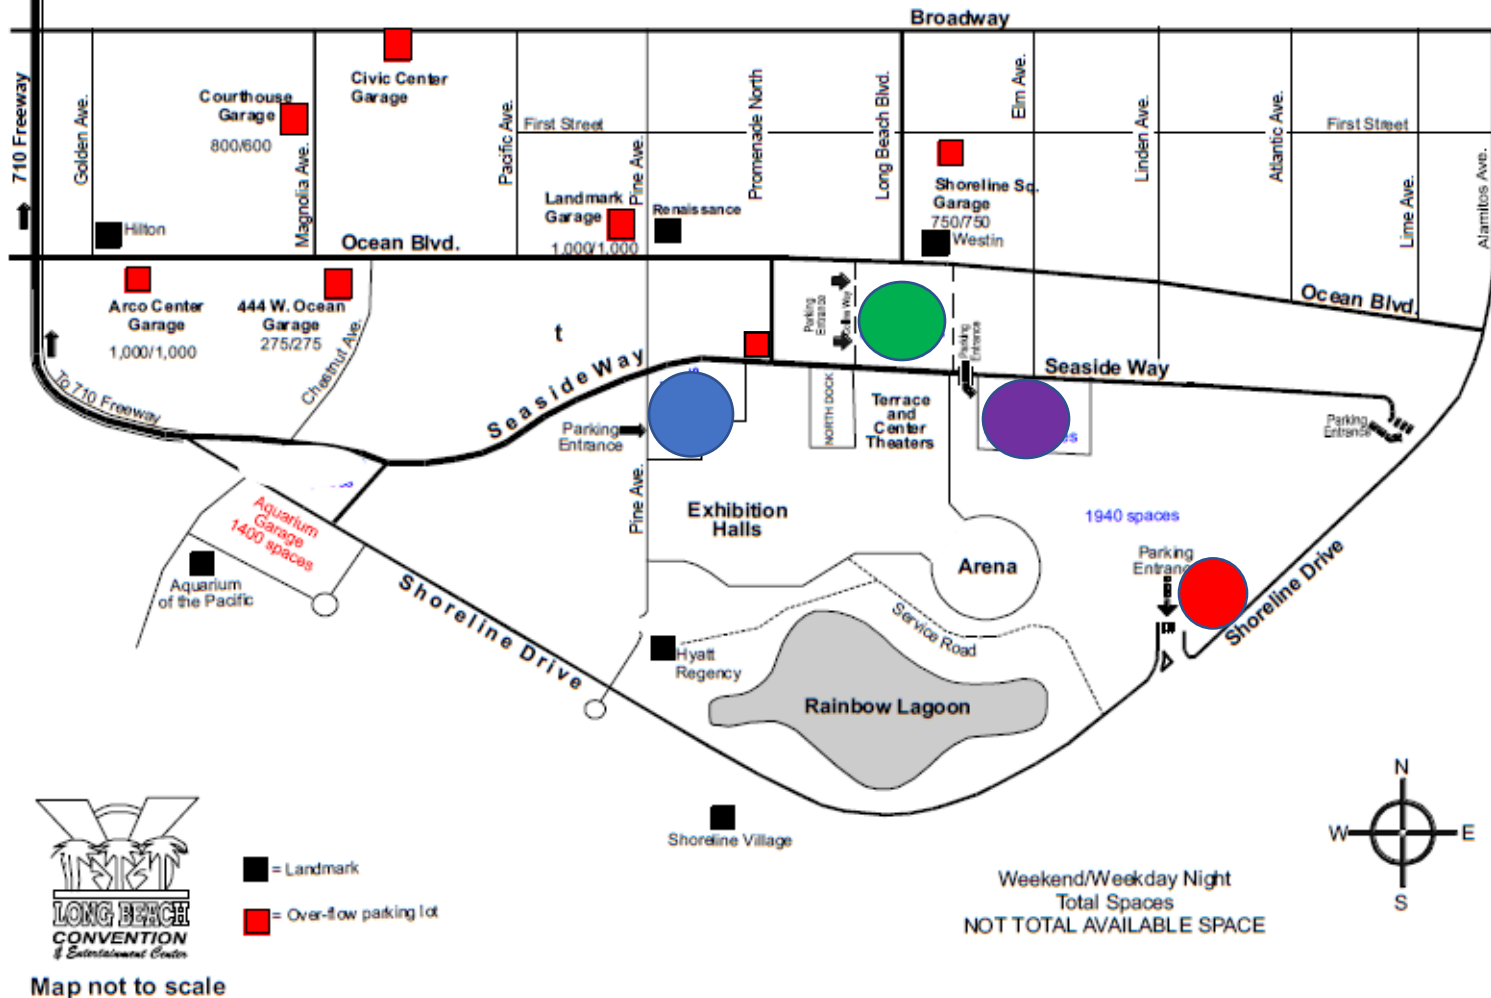

LONG BEACH CONVENTION & ENTERTAINMENT CENTER PARKING

LBCEC PARKING MAP SHOWS POSSIBLE GARAGES THROUGHOUT DOWNTOWN LONG BEACH. ALL OVERFLOW LOT'S (RED SQUARES) RATES ARE SUBJECT TO THEIR SPECIFIC LOT AND NOT OPERATED BY LBCEC.

RED CIRCLE: Open Air Arena Lot, 1900 spaces. Accessible off Shoreline Drive. Parking is \$15.00 a day with no in/out privileges.

BLUE CIRCLE: Pine Avenue Garage, 500 spaces. Accessible off Pine Avenue & Bay Street. Parking is \$15.00 a day with no in/out privileges.

GREEN CIRCLE: Terrace Garage, 800 spaces. Accessible off Ocean Blvd & Collins Way. Parking is \$15.00 a day with no in/out privileges.

PURPLE CIRCLE: 400 Garage, 1200 spaces. Accessible off Seaside Way & Hart Place. Parking is \$15.00 a day with no in/out privileges. A