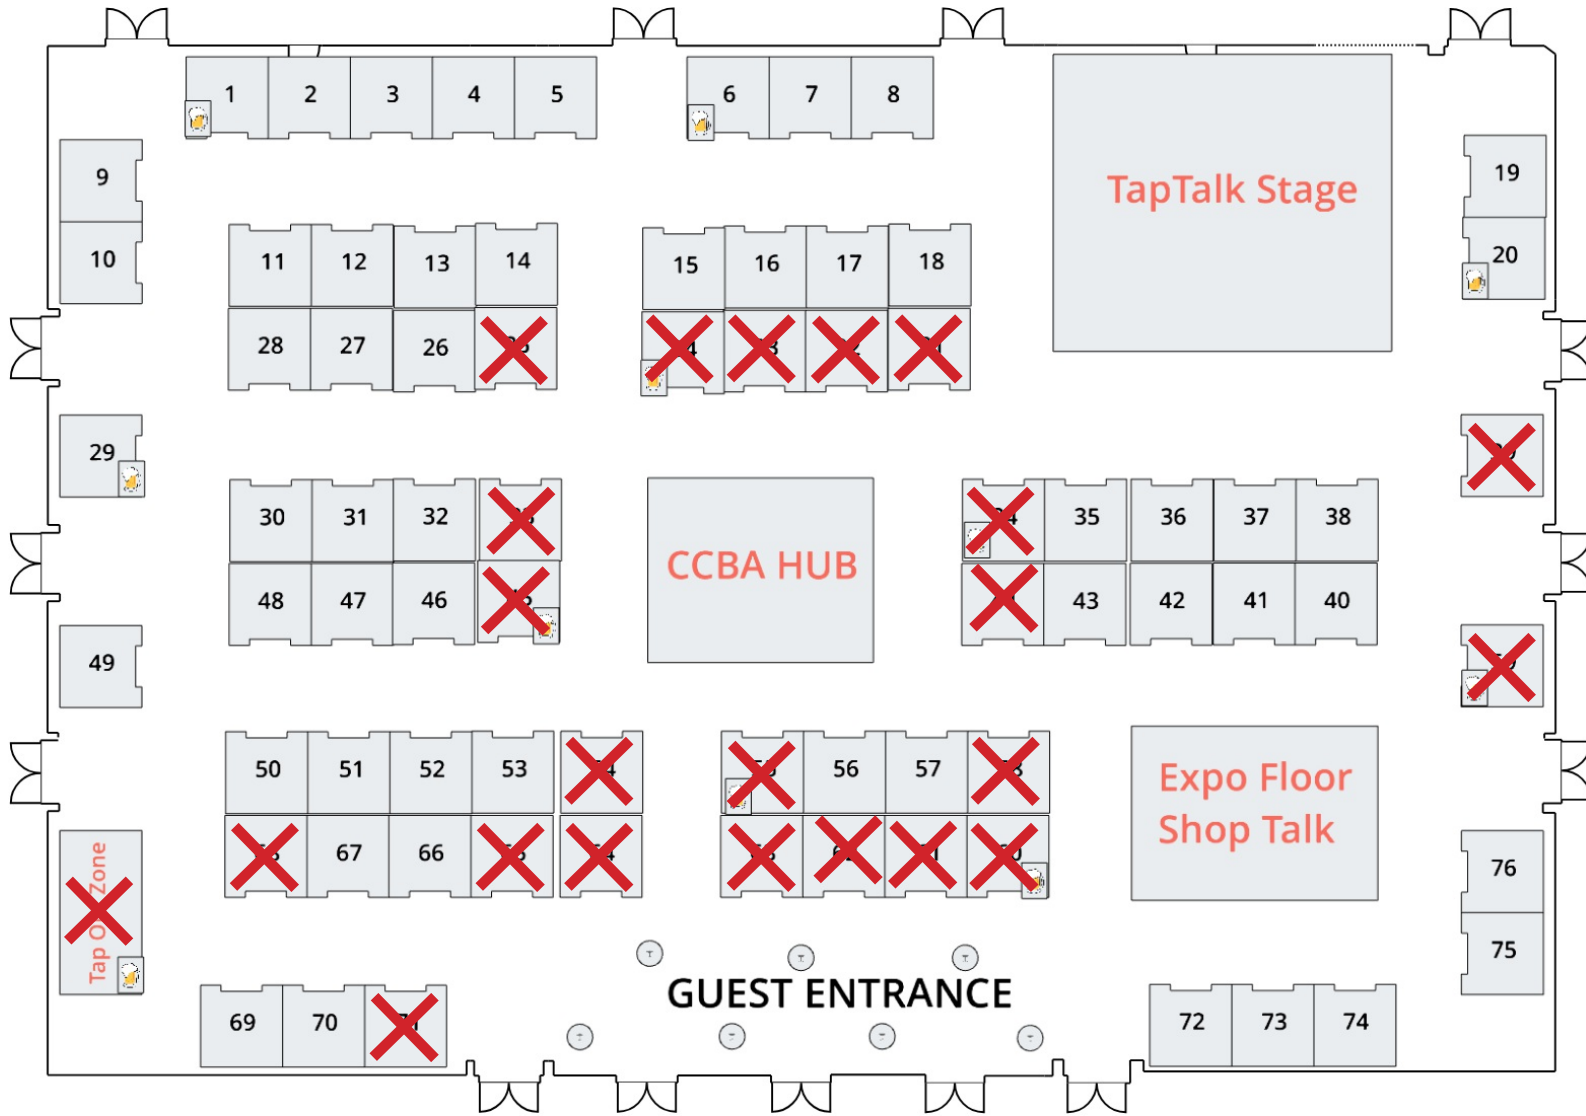

2025 CA Craft Beer Summit - Floor Plan

Booth sizes are 8' x 8' - Exhibit Hall is carpeted.

Booths that have a beer icon on them are **beer pouring stations**.

Beer stations by the CCBA Hub are **Stout Level Sponsorships - \$4,000**

All other Beer Stations throughout the exhibit hall are **IPA Level Sponsorships - \$3,000**

Standard Booths

Members - \$1,500

Non-Members - \$2,500

If you would like to know which companies are placed in which booths before making your selection, email events@cacraftbeersummit.com and ask for the "Booth Number Tracking" sheet.