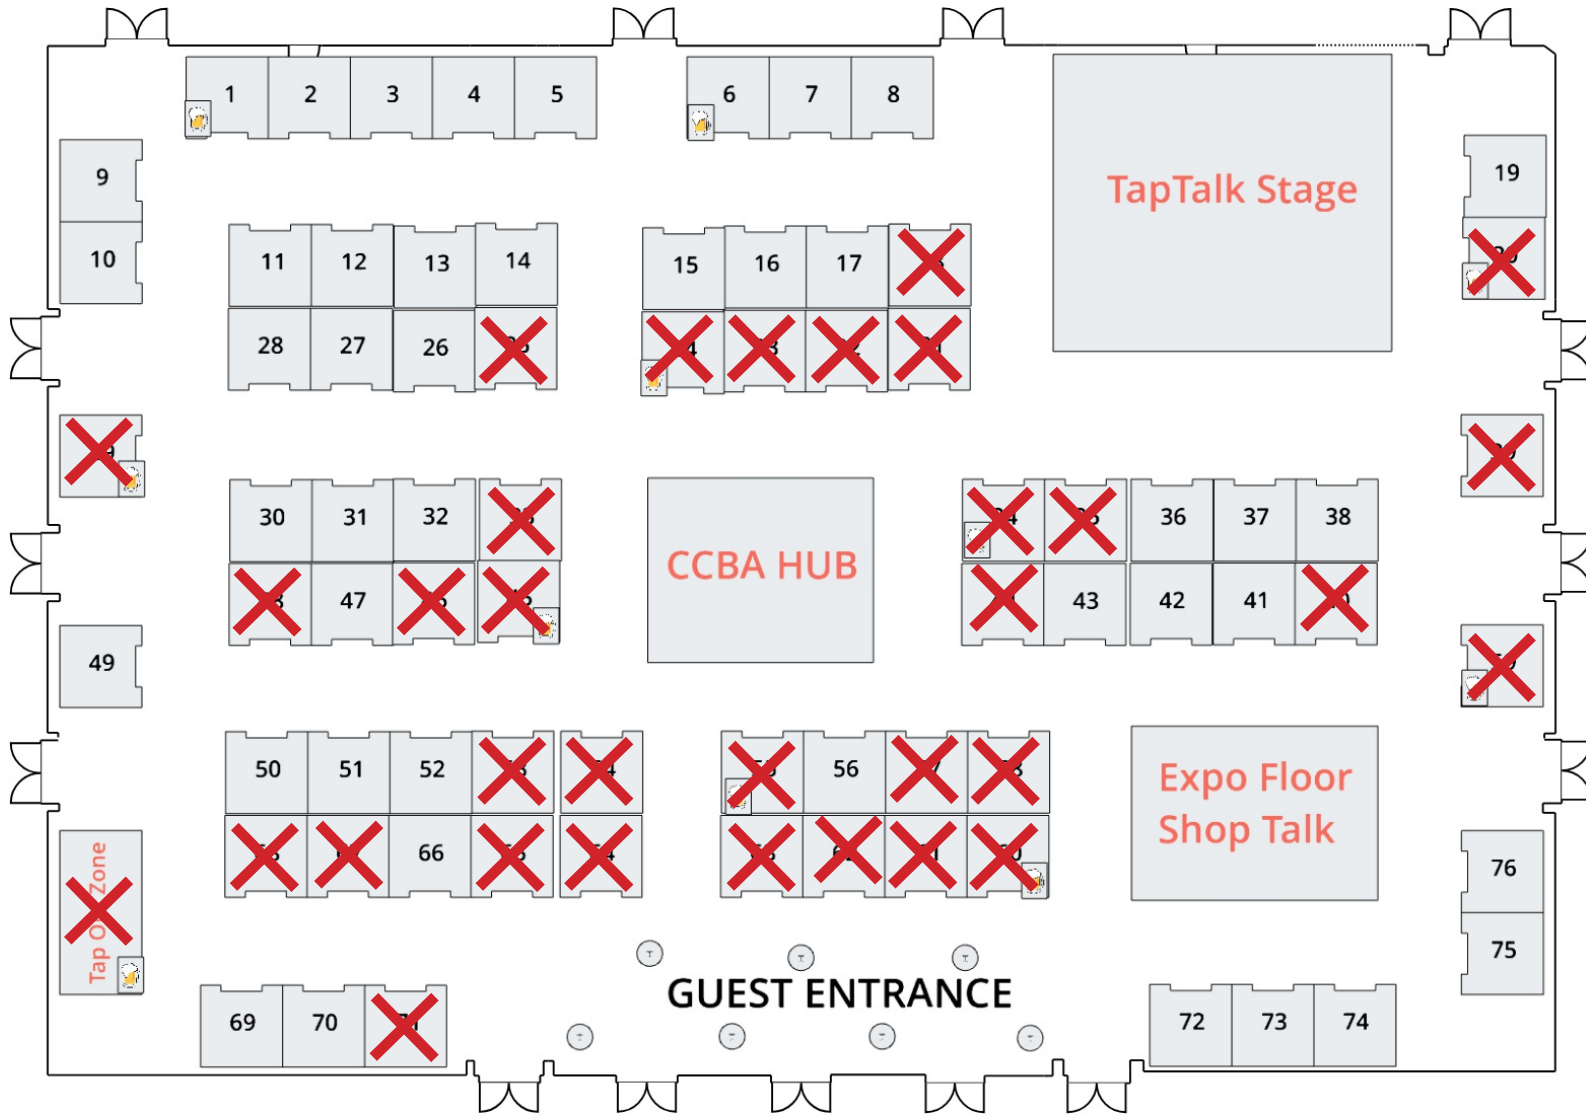

# 2025 CA Craft Beer Summit - Floor Plan

Booth sizes are 8' x 8' - Exhibit Hall is carpeted.  
 Booths that have a beer icon on them are **beer pouring stations**.

Beer stations by the CCBA Hub are **Stout Level Sponsorships - \$4,000**  
 All other Beer Stations throughout the exhibit hall are **IPA Level Sponsorships - \$3,000**

## Standard Booths

Members - \$1,500  
 Non-Members - \$2,500

If you would like to know which companies are placed in which booths before making your selection, email [events@cacraftbeersummit.com](mailto:events@cacraftbeersummit.com) and ask for the "Booth Number Tracking" sheet.