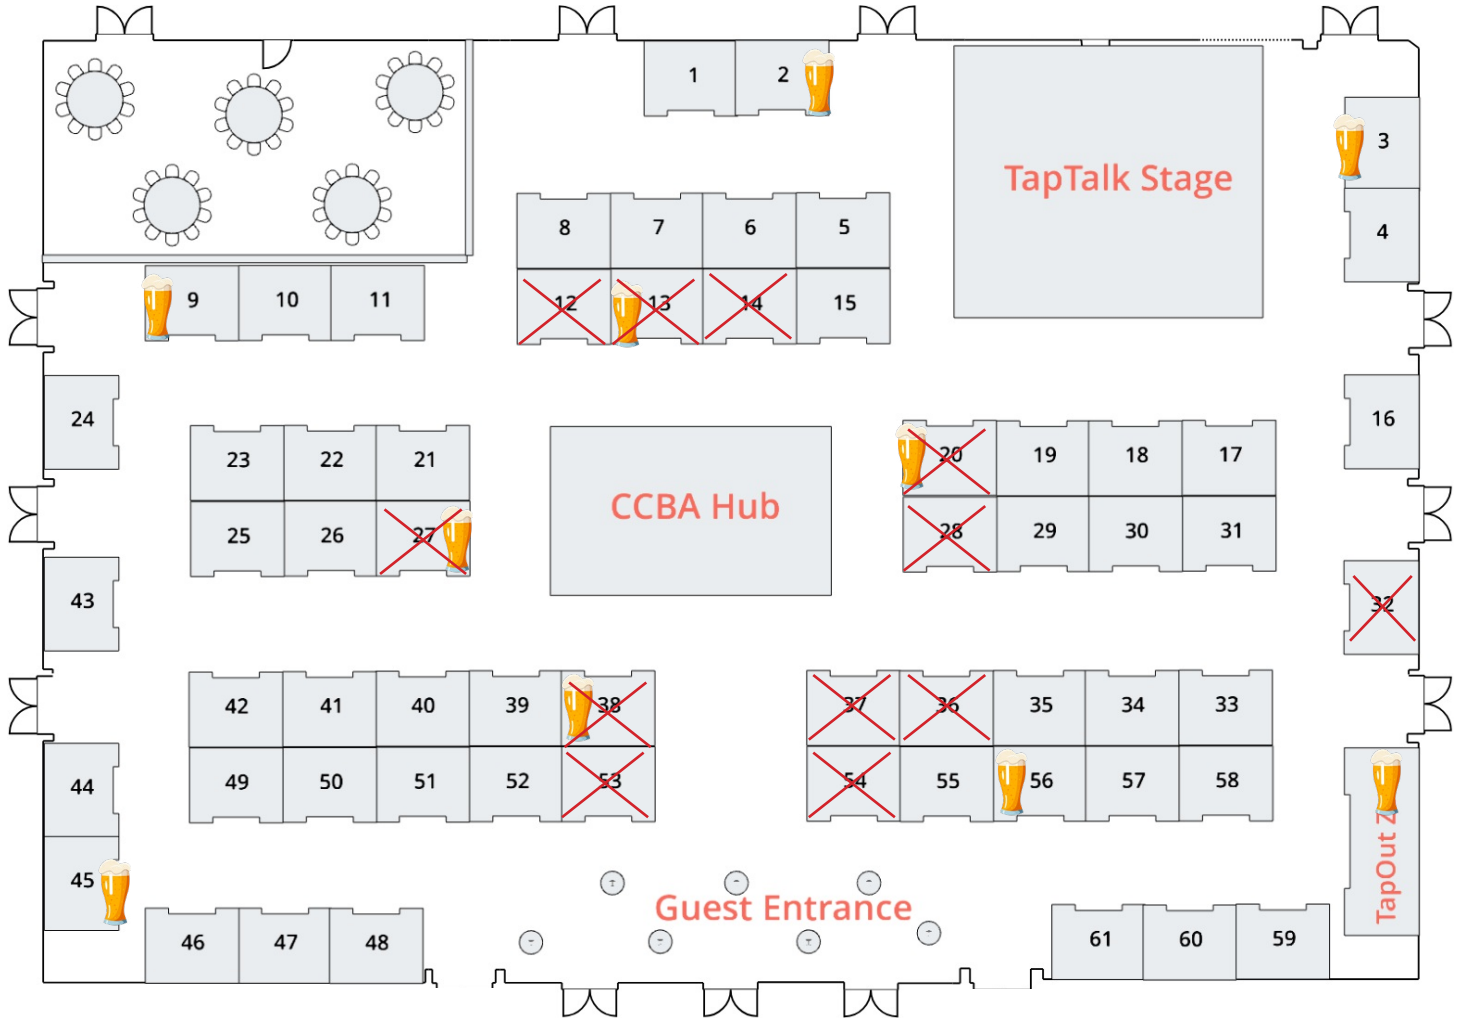

# CA CRAFT BEER SUMMIT

*Refining the Craft*

IRVINE, CA  
NOV. 9 - 11, 2026

## WITHIN EXHIBIT HALL

## OUTSIDE OF EXHIBIT HALL (IN FOYER)

(S) — Security and Exhibit Hall Entrance

— Beer Pouring Station Sponsorship  
Surround CCBA Hub - Stout Level \$4,000  
Away from CCBA Hub - IPA Level \$3,000

**RETURN TO PROSPECTUS**

Booths - 10 ft. wide x 8 ft. deep

[View Booth Tracker Here!](#)